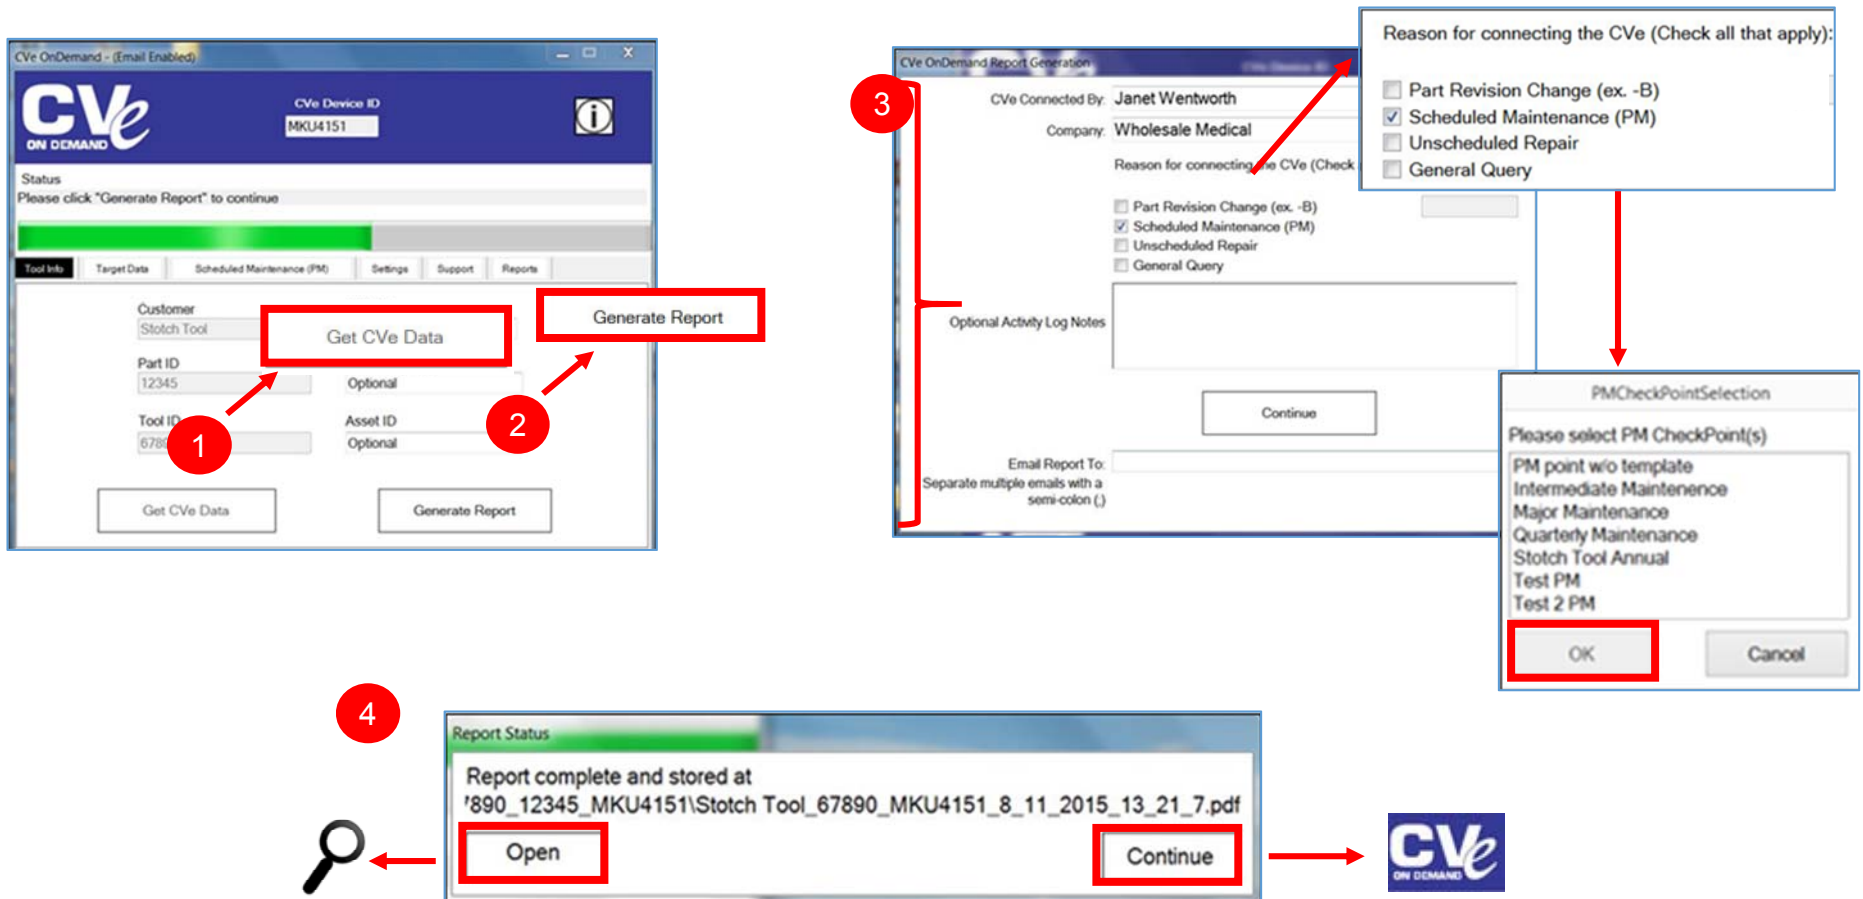

Generating a Performance Report & Activity Log

For complete OnDemand software instructions, please refer to the User Guide.
 For technical assistance please email: helpdesk@asttech.com.